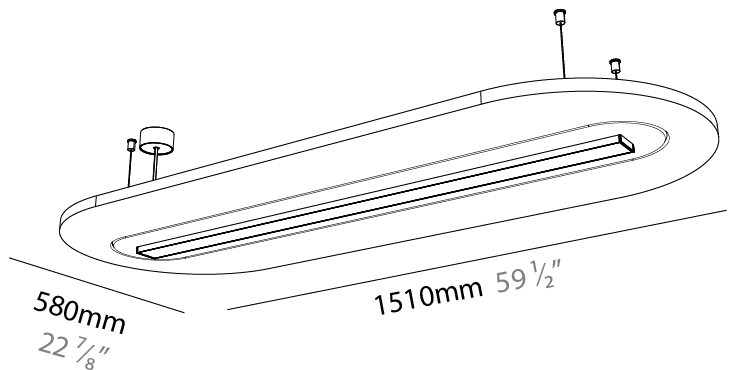

Diffuser: [PMMA - Opal / Clear / Microprism / Clear Microprism / Wallwash Double Asymmetric / Glare Control / Black Raster / Black Raster / Wallwash Left / Wallwash Right](#)

Fixture Finish: [SSR / BKV / CWI / CRY / HAB / UFT / ITA / RUA / FTG / MYG / LOD / PUS / FRO / FUP / KIA / POP / BLS / SPG / MEY / GOH / CHC / COM / ABZ / JAG / OBR / MOS / ROR](#)

Holder Finish: [SSR / BKV / CWI / CRY / HAB / LAG / UFT / ITA / RUA / RUR / MIC / FTG / MYG / TWT / LOD / PUS / FRO / FUP / KIA / POP / BLS / SPG / MEY / GOH / GUM / CHC / COM / ABZ / JAG](#)

Accent Finish: [OPL / MPM / CMP / BKR / WHR / GCL / WWR / WWL / WDA](#)

Acoustic Finish: [SFW / CYW / SEE / SYN / MTS / PMB / TTN / CYB / STO / DPE / BES / SHB / ARE / ANE / VRD / CRF](#)

Fixture Material: [Acoustic / Aluminum / PMMA](#)

Primary Material: [Acoustic](#)

Cable Details: [2000mm/78 3/4" or 6000mm/236 1/4" Cable, - Transparent](#)

ELECTRICAL

Lamp Type: LED
Input Wattage (W): 47.3
Total Output Wattage (W): 42.7
Dimming: [Non-dimming / DALI Dimming / MATTER Dimming](#)
Driver Included: No
Driver Location: Remote
Driver Class: Class 2
Input Voltage (V): 120 - 277
Upon Request: [0 - 10V Dimming / Phase Dimming](#)

LED

Color Temperature (°K): [2700 / 3000 / 3500 / 4000](#)
Max. Delivered Lumen (lm): Max 6567
Nominal Lumen (lm): Max 7840
CRI: >90 CRI
Lamp Life (hrs): 50000

OPTICAL

RATINGS AND CERTIFICATIONS

Certified By: Certified for North American Standards
IP rating: IP20