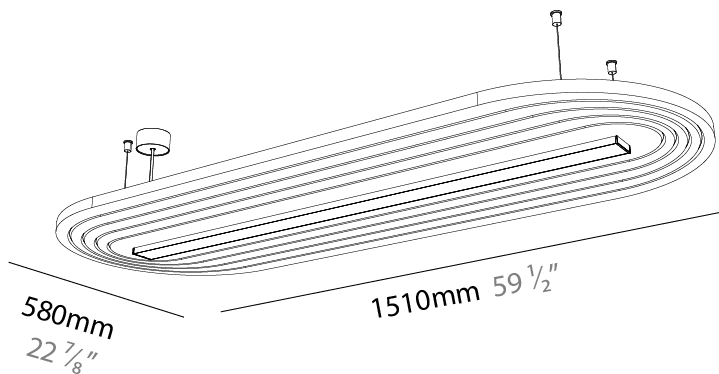

Diffuser: [PMMA - Opal / Clear / Microprism / Clear Microprism / Wallwash Double Asymmetric / Glare Control / Black Raster / Black Raster / Wallwash Left / Wallwash Right](#)

Fixture Finish: [SSR / BKV / CWI / CRY / HAB / UFT / ITA / RUA / FTG / MYG / LOD / PUS / FRO / FUP / KIA / POP / BLS / SPG / MEY / GOH / CHC / COM / ABZ / JAG / OBR / MOS / ROR](#)

Holder Finish: [SSR / BKV / CWI / CRY / HAB / LAG / UFT / ITA / RUA / RUR / MIC / FTG / MYG / TWT / LOD / PUS / FRO / FUP / KIA / POP / BLS / SPG / MEY / GOH / GUM / CHC / COM / ABZ / JAG](#)

Accent Finish: [OPL / MPM / CMP / BKR / WHR / GCL / WWR / WWL / WDA](#)

Acoustic Finish: [SFW / CYW / SEE / SYN / MTS / PMB / TTN / CYB / STO / DPE / BES / SHB / ARE / ANE / VRD / CRF](#)

Fixture Material: [Acoustic / Aluminum / PMMA](#)

Primary Material: [Acoustic](#)

Cable Details: [2000mm/78 3/4" or 6000mm/236 1/4" Cable, - Transparent](#)

ELECTRICAL

Lamp Type: LED
Input Wattage (W): 47.3
Total Output Wattage (W): 42.7
Dimming: [Non-dimming / DALI Dimming / MATTER Dimming](#)
Driver Included: No
Driver Location: Remote
Driver Class: Class 2
Input Voltage (V): 120 - 277
Upon Request: [0 - 10V Dimming / Phase Dimming](#)

LED

Color Temperature (°K): [2700 / 3000 / 3500 / 4000](#)
Max. Delivered Lumen (lm): Max 6567
Nominal Lumen (lm): Max 7840
CRI: >90 CRI
Lamp Life (hrs): 50000

OPTICAL

RATINGS AND CERTIFICATIONS

Certified By: Certified for North American Standards
IP rating: IP20